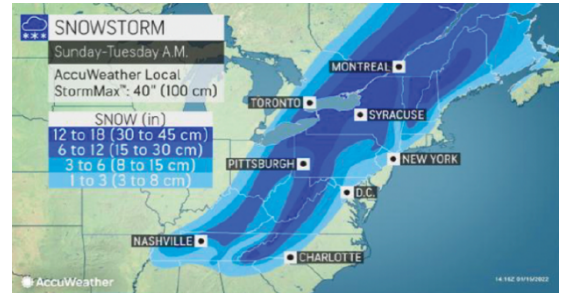

FOCUS
HUMANITARIAN
ASSISTANCE
USA

West Region Winter Storm Advisory

January 15th, 2022

A strong, fast-moving storm is expected to bring a mix of snow, significant icing, heavy rain and damaging gusty winds to the various parts of the Northeast. The storm is expected to begin Sunday and continue till Monday.

New York & Connecticut

1 – 3 inches of snow accumulation expected.

Massachusetts

Wind chills as low as 15 below zero.

Virginia

1 – 3 inches of snow and ice accumulations of a few hundredths of an inch is possible.

Washington DC

2 – 6 inches of snow with ice accumulations of around one tenth of an inch possible.

WARNING:

Prepare for major travel disruptions in the Northeast beginning later Sunday into Monday, including flight cancellations. Travel in areas of heavy snow could become difficult, if not impossible, for a period of time.