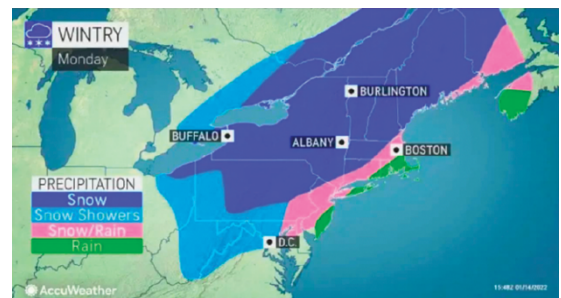

FOCUS
HUMANITARIAN
ASSISTANCE
USA

West Region Winter Storm Advisory

January 15th, 2022

A strong, fast-moving storm is expected to bring a mix of snow, significant icing, heavy rain and damaging gusty winds to the various parts of the Northeast. The storm is expected to begin Sunday and continue till Monday.

New York & Connecticut

1 – 3 inches of snow accumulation expected.

Massachusetts

Wind chills as low as 15 below zero.

Virginia

1 – 3 inches of snow and ice accumulations of a few hundredths of an inch is possible.

Washington DC

2 – 6 inches of snow with ice accumulations of around one tenth of an inch possible.

WARNING:

Prepare for major travel disruptions in the Northeast beginning later Sunday into Monday, including flight cancellations. Travel in areas of heavy snow could become difficult, if not impossible, for a period of time.